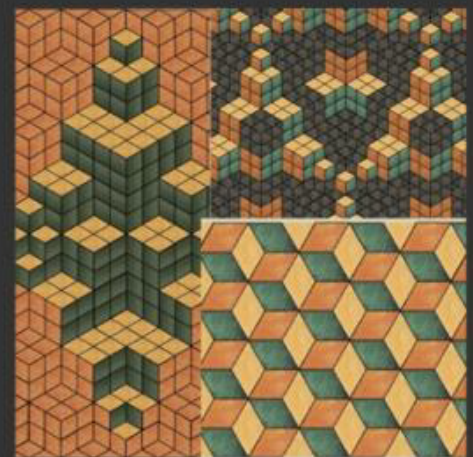

Laying Pattern