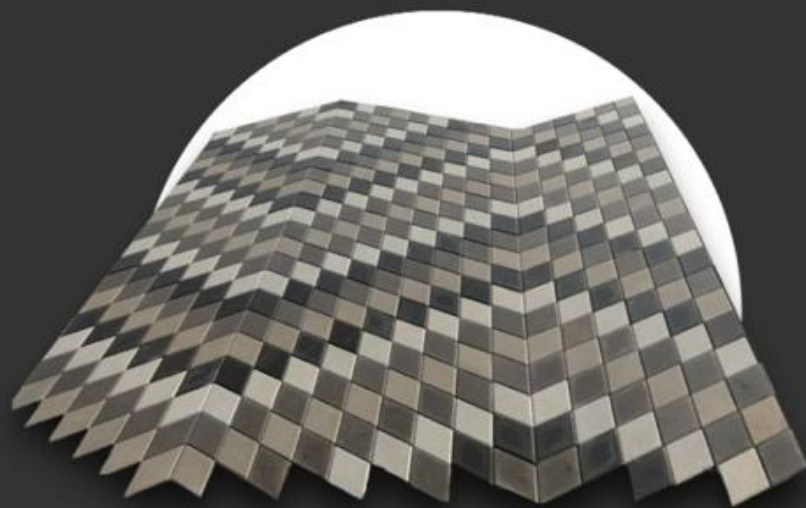

Available Colors

PRODUCT SPOTLIGHT

ASIAN ROMBA 3D

The Asian Romba 3D paver stands out with its unique shape and design, immediately capturing attention. Crafted with exceptional quality, it serves as a robust and reliable base for any project. Beyond its durability, the intricate design transforms any surface into a stunning three-dimensional masterpiece, adding depth and visual interest that sets it apart from conventional pavers. The combination of strength and aesthetic appeal makes the Asian Romba 3D an excellent choice for those looking to enhance their outdoor spaces with both functionality and artistic flair.

Asian Romba 3d