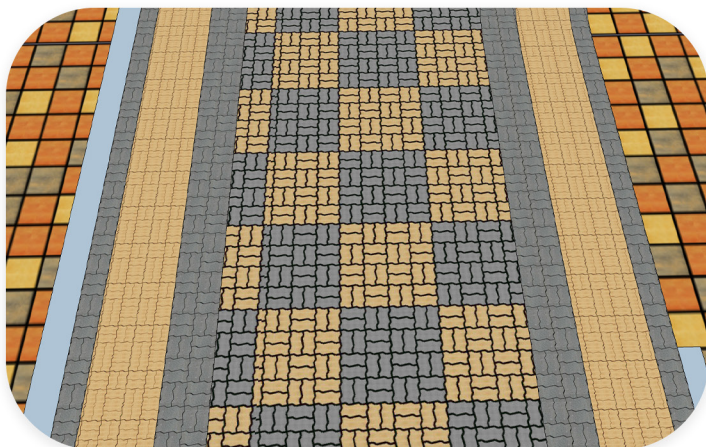

"SHOWCASING EXQUISITE DESIGNS:
A VISUAL SYMPHONY OF CREATIVITY"