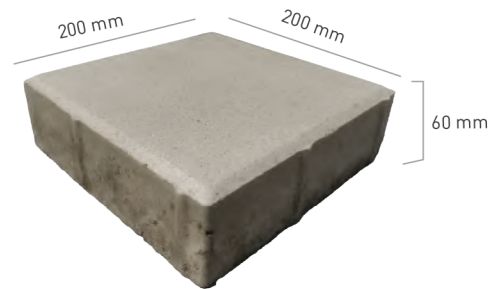

Colour Range:

Laying Patterns:

Specifications:

Parameters	Dimensions
Length (mm)	200
Width (mm)	200
Thickness (mm)	60
Pavers/m ²	25
Pavers/ft ²	2.32
Compressive Strength (N/mm ²)	≥ 45

Load Factor:

ASIAN CONCRETO PVT. LTD.