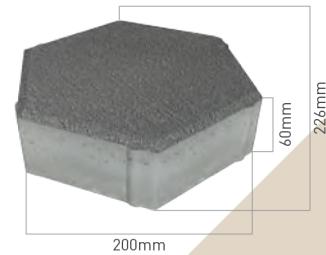

OC ASIAN
CONCRETO
BEAUTIFY YOUR WAY

ASIAN **HEXAGON**

HEXAGONAL PAVING STONE

ASIAN HEXAGON

Hexagonal Paving Stone

Interlocking. Super-Strong.
Low-Maintenance.

Asian Hexagon is a hexagonal paver used to create a solid, strong base through intricate interlocking of plain vertical faces. The simplicity of the Hexagon Paving Stone's shape, derived from Nature itself, creates a surface of effortless beauty, and helps render dust and slush-free aesthetically pleasant surroundings.

Colour Range:

Laying Pattern:

Specifications:

Parameters	Dimensions
Length (mm)	226
Width (mm)	200
Thickness (mm)	50 / 60 / 70 / 80
Pavers/m ²	29.85
Pavers/ft ²	2.77
Compressive Strength (N/mm ²)	≥ 40 / ≥ 45 / ≥ 50 / ≥ 50