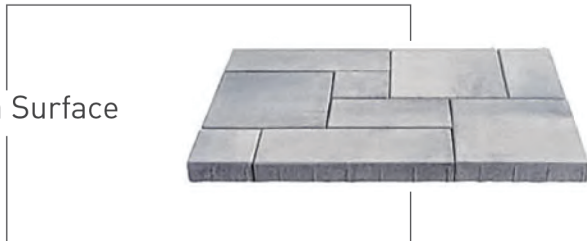

OC ASIAN
CONCRETO
BEAUTIFY YOUR WAY

ASIAN FUSION TILE

— Fusion Mix Tiles —

ASIAN FUSION TILE

Fusion Mix Tiles

Flexible. Versatile. Artistic.

Fusion Mix Tiles are a luxurious offering from the house of Asian Concrete. Having the textured finish of natural slate. Fusion Mix Tiles comes in a set of seven complementary pieces of different dimensions that can be arranged in a multitude of ways

The modular design flexibility of Fusion Tiles paves the way for a diverse range of patterns and vast creative possibilities.

Plain Surface

Natural/Slate

Where to be used:

Walkways | Garden Areas | Patios | Parks | Pool Decks